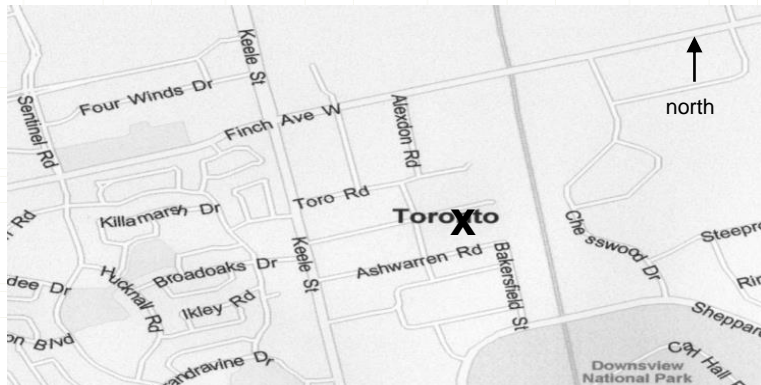

2016 VW JETTA-LIEN	2008 NISSAN ALTIMA	2004 BMW 530I
2016 KIA SORENTO – LIEN	2007 BW 328XI	2004 MAZDA 6S
2016 NISSAN MAXIMA-LIEN	2007 NISSAN QUEST	2004 KIA SORENTO
2014 HONDA CBR	2007 CHEV SILVERADO	2003 PONTIAC MONTANA
2014 FORD FOCUS – LIEN	2007 JEEP LAREDO	2003 NISSAN ALTIMA
2013 HONDA CBR500	2006 KIA RONDO	2003 HONDA CIVIC
2013 MAZDA 2	2006 SATURN RELAY	2003 HINO SG3320
2013 VW JETTA-LIEN	2006 NISSAN ARMADA	2003 LINCOLN NAVIGATOR
2011 HYUNDAI ELANTRA	2006 MAZDA 3S	2003 BMW 455I
2011 FORD FIESTA	2006 KAWASAKI Z10	2003 BMW 320I
2011 DODGE RAM	2006 NISSAN ALTIMA	2003 SATURN ION
2011 HYUNDAI ELANTRA	2006 VW JETTA	2003 SAAB 9-5
2010 FORD ESCAPE - LIEN	2006 HONDA CIVIC	2002 SUZUKI GSX1000
2010 MAZDA 3	2006 CADILLAC DTS	2002 NISSAN ALTIMA
2008 CHRYSLER 300	2005 MAZDA TRIBUTE	2001 HONDA ACCORD
2008 CHEV EQUINOX	2005 HONDA ACCORD	2001 GMC C7H042
2008 NISSAN QUEST	2005 GMC SAVANA	2001 BMW 320I
2008 HONDA CRV	2005 FORD FREESTYLE	2001 TOYOTA CAMRY
2008 CHEV EXPRESS	2005 NISSAN MAXIMA	2000 FORD F750
2008 MAZDA 3	2005 FORD E350	1997 FORD LS8000F
2008 VOLVO C70	2005 DODGE RAM 3500-REBUILT	1995 FORD MUSTANG
2008 KIA RONDO	2005 LINCOLN LS	1990 YAMAHA 600

PARTIAL LISTING – SUBJECT TO ADDITIONS & DELETIONS AT TIME OF SALE
25% ($200.00 MINIMUM) DEPOSIT REQUIRED ON EACH ITEM
BALANCE DUE IN 48 HOURS

**Hot Dogs
&
Drinks
$2.00
PROCEEDS GO
TO CHARITY**

ABRAMS TOWING

124 LEPAGE COURT DOWNSVIEW, ON. M3J 1Z9